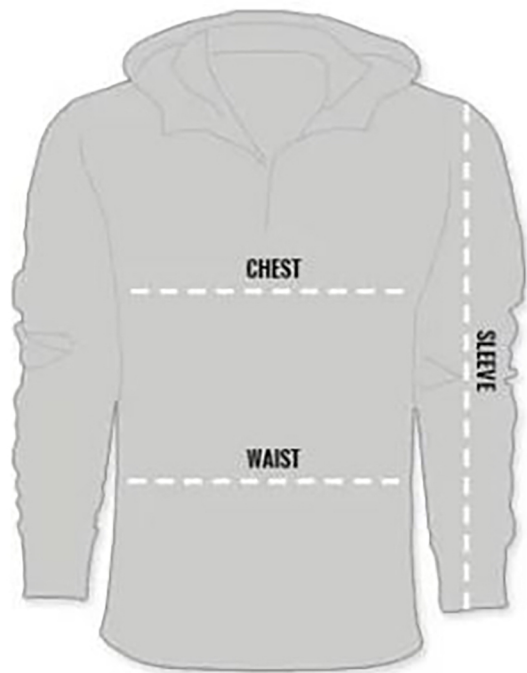

## MEN'S SIZE CHART

Sizes shown in inches.

SIZE	CHEST	WAIST	SLEEVE
S	37 - 38	28 - 30	32 - 33
M	39 - 41	31 - 33	33 - 34
L	42 - 44	34 - 36	34 - 35
XL	45 - 48	37 - 38	35 - 35 1/2
2XL	49 - 52	40 - 42	35 1/2 - 36

\*These measurements are approximate and may have some variance.