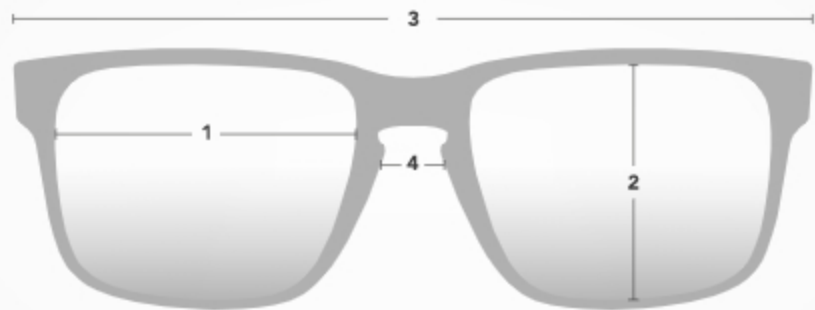

DIMENSIONS

LENSES

- 1 Lens Width **60 mm**
- 2 Lens Height **38.1 mm**

FRAME

- 4 Bridge Height **16 mm**
- 5 Arm Length **122 mm**

Measurements listed intended for customer use only. Not intended to be used by opticians to fill prescriptions.