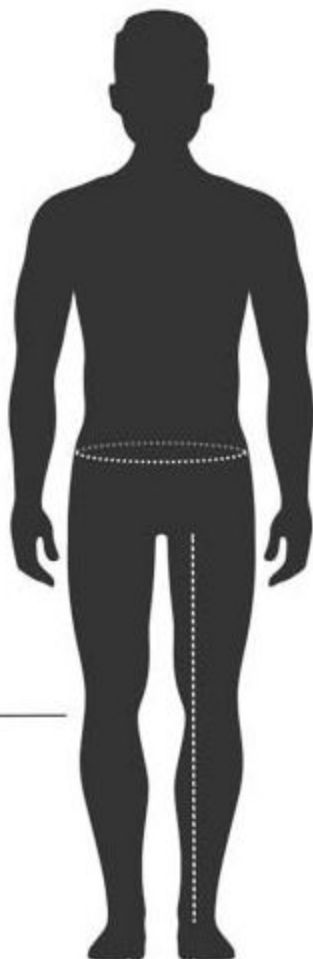

# HOW TO MEASURE FOR KING'S PANTS

**WAIST**  
Circumference of Waist

**INSEAM**  
Measure Crotch to Ankle

INCHES | CM

	30	32	34	36	38	40	42	44	32T	34T	36T	38T	40T	42T	30S	32S	34S	36S	38S	40S	
<b>INSEAM (INCHES)</b>	32	32	32	32	32	32	32	32	35.5	35.5	35.5	35.5	35.5	35.5	30	30	30	30	30	30	30
<b>WAIST (INCHES)</b>	32	34	36	38	40	42	44	46	34	36	38	40	42	44	32	34	36	38	40	42	42