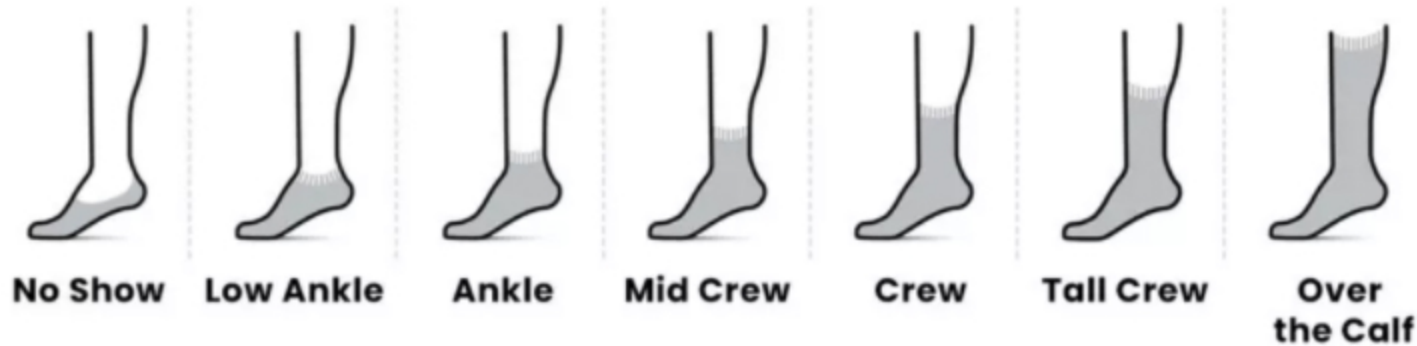

Sock Size Chart

Size	US Mens	US Women	Euro	UK
Small	3-5.5	4-6.5	34-37	2-4.5
Medium	6-8.5	7-9.5	38-41	5-7.5
Large	9-11.5	10-12.5	42-45	8-10.5
XL	12-14.5	N/A	46-49	11-13.5

Sock Height Guide

Sock Cushion Guide