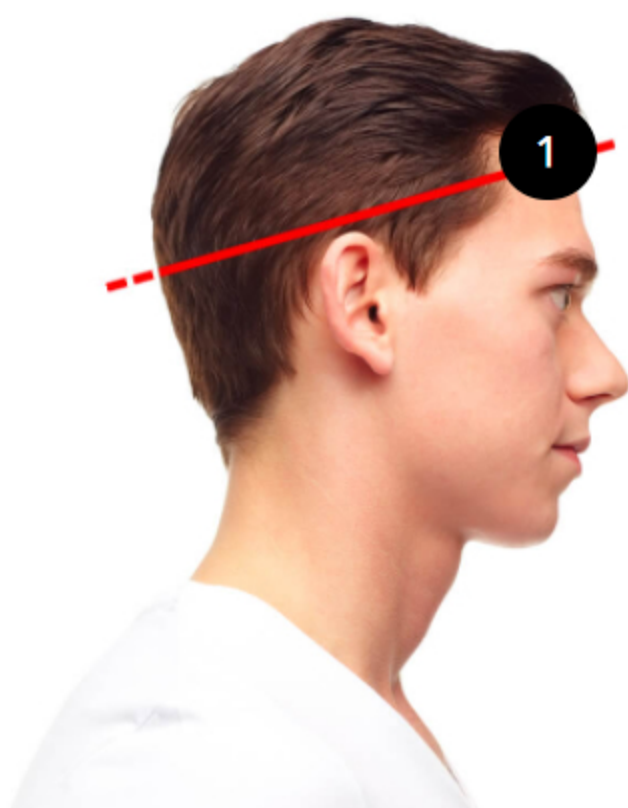

## SIZE CHART - GLOVES

### HOW TO MEASURE

#### 1. Gloves

Measure the circumference of your hand by wrapping a measuring tape tight around your knuckles.

Cm  Inches

	<b>XS</b>	<b>S</b>	<b>M</b>	<b>L</b>	<b>XL</b>	<b>XXL</b>
Tech pack Length	7.48	7.72	7.87	8.10	8.30	8.60
Tech pack Width	3.78	3.93	4.17	4.30	4.50	4.70

## SIZE CHART - HAT