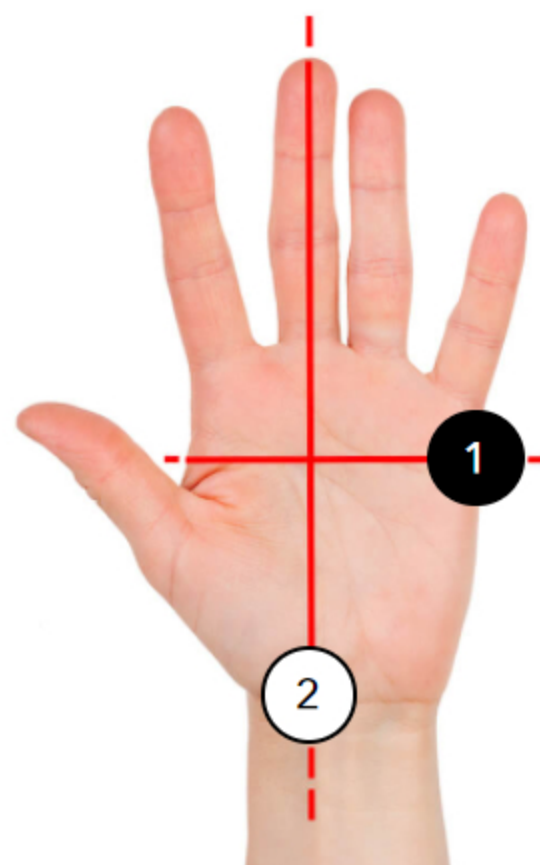

## SIZE CHART - GLOVES

### HOW TO MEASURE

#### 1. Gloves

Measure the circumference of your hand by wrapping a measuring tape tight around your knuckles.

Cm  Inches

	<b>XS</b>	<b>S</b>	<b>M</b>	<b>L</b>	<b>XL</b>	<b>XXL</b>
Tech pack Length	7.48	7.72	7.87	8.10	8.30	8.60
Tech pack Width	3.78	3.93	4.17	4.30	4.50	4.70

## SIZE CHART - HAT