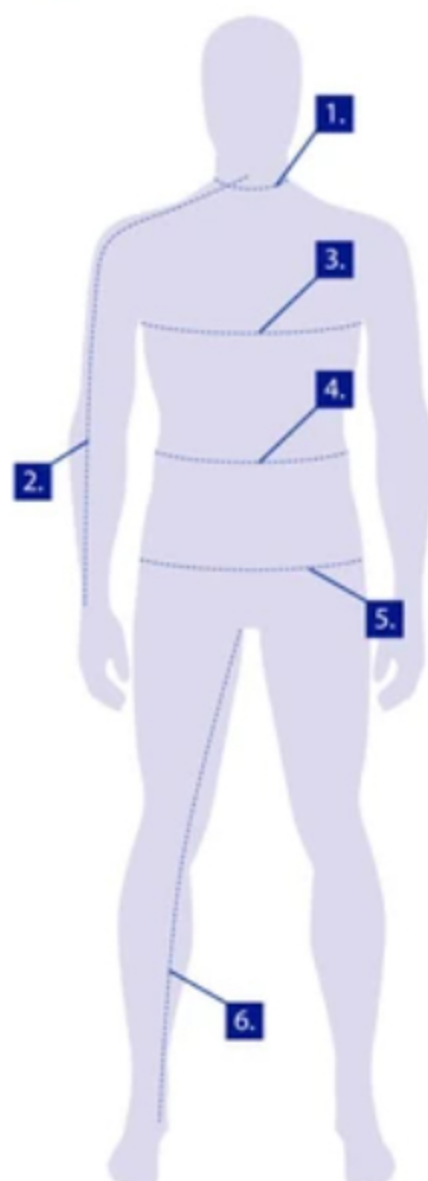

MENS REGULAR SIZE GUIDE

GEAR SIZING	S	M	L	XL	XXL	XXXL
CHEST	36-38"	39-41"	42-45"	46-49"	50-53"	54-57"
WAIST	29-31"	32-34"	35-37"	39-41"	43-45"	46-48"
TYPICAL PANT SIZE	30"	32"	34-36"	38-40"	42-44"	46"
INSEAM REGULAR	30"	30"	32"	32"	32"	32"

HOW TO MEASURE

1. Neck
2. Sleeves
3. Chest/Bust
4. Waist
5. Hips
6. Inseam

WOMENS REGULAR SIZE GUIDE

GEAR SIZING	4/XS	6/SM	8/M	10/L	12/XL
BUST	28-29"	30-32"	34-36"	36-38"	38-40"
WAIST	23.5-25.5"	26-28"	28.5-30.5"	31-33"	33.5-35.5"
HIP	33.5-35.5"	36-38"	38.5-40"	40.5-42.5"	43-45"

HOW TO MEASURE

1. Neck
2. Sleeves
3. Chest/Bust
4. Waist
5. Hips
6. Inseam