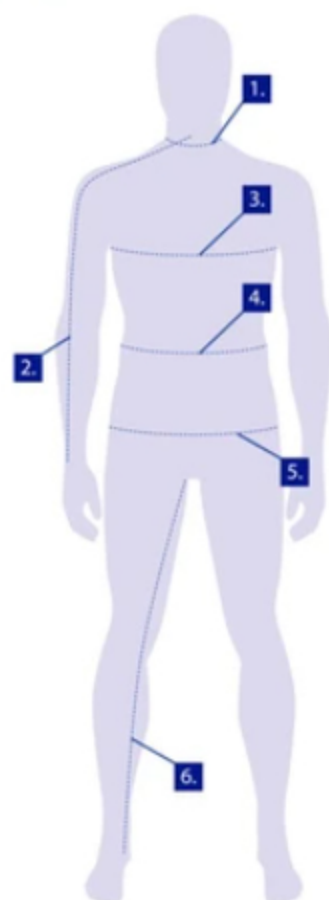

MENS REGULAR SIZE GUIDE

GEAR SIZING	S	M	L	XL	XXL	XXXL
CHEST	36-38"	39-41"	42-45"	46-49"	50-53"	54-57"
WAIST	29-31"	32-34"	35-37"	39-41"	43-45"	46-48"
TYPICAL PANT SIZE	30"	32"	34-36"	38-40"	42-44"	46"
INSEAM REGULAR	30"	30"	32"	32"	32"	32"

HOW TO MEASURE

1. Neck
2. Sleeves
3. Chest/Bust
4. Waist
5. Hips
6. Inseam

WOMENS REGULAR SIZE GUIDE

GEAR SIZING	4/XS	6/SM	8/M	10/L	12/XL
BUST	28-29"	30-32"	34-36"	36-38"	38-40"
WAIST	23.5-25.5"	26-28"	28.5-30.5"	31-33"	33.5-35.5"
HIP	33.5-35.5"	36-38"	38.5-40"	40.5-42.5"	43-45"

HOW TO MEASURE

1. Neck
2. Sleeves
3. Chest/Bust
4. Waist
5. Hips
6. Inseam