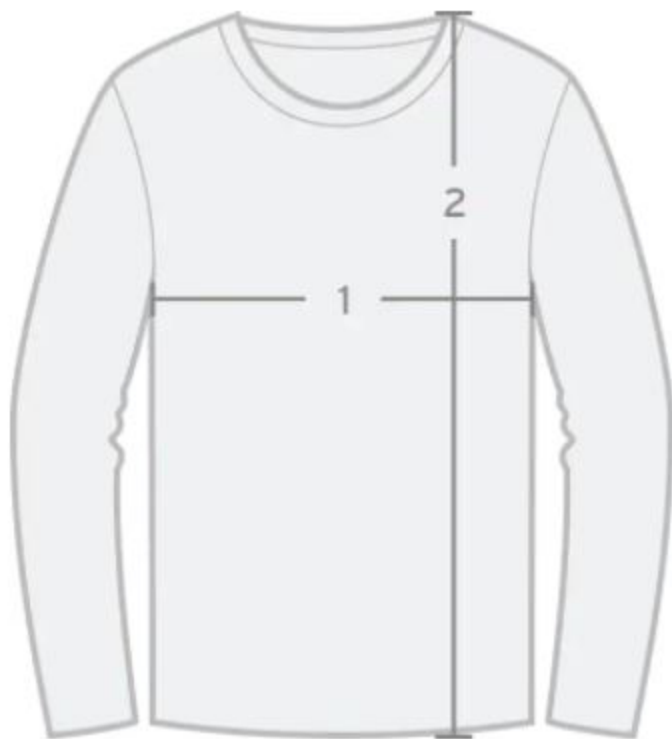

Size Chart

SIZES	1. CHEST	2. BODY LENGTH
S	21"	27"
M	22"	28"
L	23"	28.5"
XL	25"	31.5"
XXL	25.5"	32"