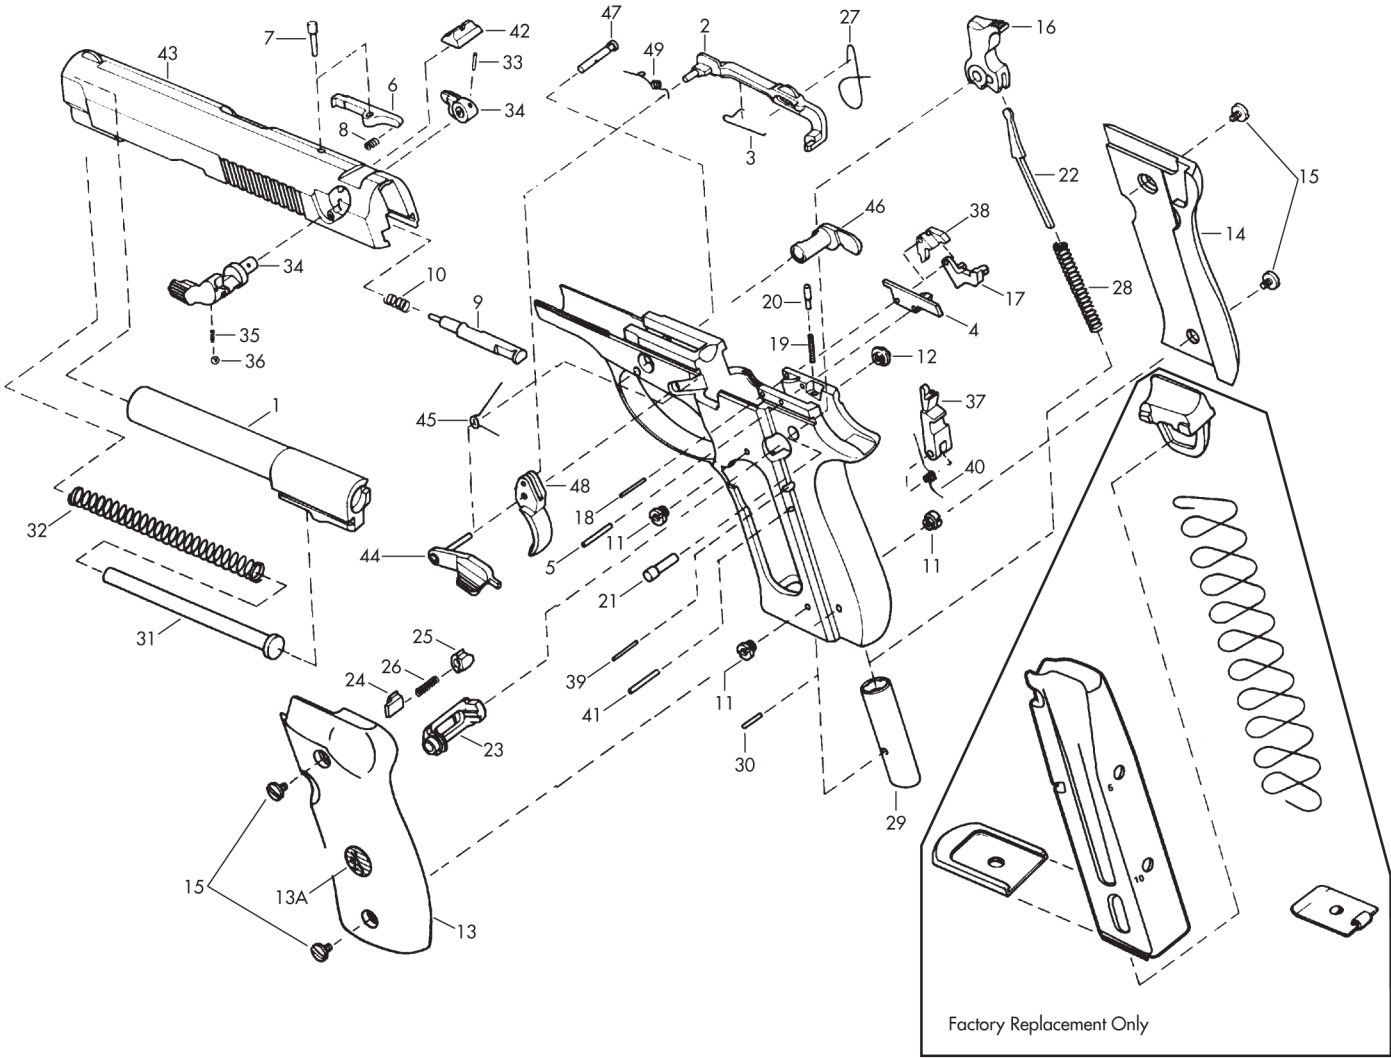

BDA 380™

380 Caliber Autoloading Pistol
Blued and Nickel

Schematic#	Browning PN#	Description	Product #
1	B5158020	Browning Barrel Browning BDA 380 ACP	218724
2	B5158024	Browning Disconnecter Browning BDA 380	531054
3	B5158026	Browning Disconnecter Spring Browning BDA 380	585174
4	B5158030	Browning Ejector Browning BDA 380 Blue	360984
4	B5158032	Browning Ejector Browning BDA 380 Nickel Plated	658202
5	B5158034	Browning Ejector Pin Browning BDA 380	521649
6	B5158038	Browning Extractor Browning BDA 380 Blue	481242
6	B5158040	Browning Extractor Browning BDA 380 Nickel Plated	926065
7	B5158042	Browning Extractor Pin Browning BDA 380	115750
8	B5158046	Browning Extractor Spring Browning BDA 380	297467
9	B5158050	Browning Firing Pin Browning BDA 380	122216
10	B5158054	Browning Firing Pin Spring Browning BDA 380	278402
11	B5158082	Browning Grip Plate Bushing Browning BDA 380	119397
12	B5158083	Browning Grip Plate Bushing and Spring Retainer Browning BDA 380	460362
13	B5158065	Browning Grip Plate Bushing and Spring Retainer Browning BDA 380	460362
13A	B5150547	Browning Grip Medallion Browning Buck Mark Pistol, BDA 380	926287
14	B5158070	Browning Grip Plate Browning BDA 380 Right	511785
15	B5158078	Browning Grip Plate Screw Browning BDA 380 Blue	618410
15	B5158079	Browning Grip Plate Screw Browning BDA 380 Nickel Plated	386174
16	B5158085	Browning Hammer Browning BDA 380 Blue	481375
16	B5158087	Browning Hammer Browning BDA 380 Nickel Plated	170281
17	B5158089	Browning Hammer Disconnecter Browning BDA 380	531024
18	B5158090	Browning Hammer Disconnecter Pin Browning BDA 380	218112
19	B5158091	Browning Hammer Disconnecter Spring Browning BDA 380	174746
20	B5158092	Browning Hammer Disconnecter Spring Plunger Browning BDA 380	397690
21	B5158094	Browning Hammer Pin Browning BDA 380	114619
22	B5158098	Browning Hammer Strut Browning BDA 380	118721
23	B5158140	Browning Magazine Latch Browning BDA 380 Blue	958777
23	B5158142	Browning Magazine Latch Browning BDA 380 Nickel Plated	129004
24	B5158144	Browning Magazine Latch Retainer Browning BDA 380 Left Blue	231470
25	B5158148	Browning Magazine Latch Retainer Browning BDA 380 Right Blue	172111
25	B5158149	Browning Magazine Latch Retainer Browning BDA 380 Right Nickel Plated	612886
26	B5158152	Browning Magazine Latch Retainer Spring Browning BDA 380	788338
27	B5158154	Browning Magazine Safety Spring Browning BDA 380	957364
28	B5158104	Browning Mainspring Browning BDA 380	477627
29	B5158108	Browning Mainspring Guide Browning BDA 380	529440
30	B5158112	Browning Mainspring Pin Browning BDA 380	943880
31	B5158160	Browning Recoil Spring Guide Browning BDA 380 Type 1	566470
31	B5158161	Browning Recoil Spring Guide Browning BDA 380 Type 2	414980
32	B5158158	Browning Recoil Spring Browning BDA 380 Type 1	185263
32	B5158159	Browning Recoil Spring Browning BDA 380 Type 2	510369
33	B5158172	Browning Safety and Decocking Lever Pin Browning BDA 380	917920
34	B5158174	Browning Safety and Decocking Lever Pin Browning BDA 380	917920
34	B5158175	Browning Safety Assembly Browning BDA 380 Nickel Plated	298454
34	B5158180	Browning Safety Assembly Browning BDA 380 Old-Style	587336
35	B5158176	Browning Safety Spring Browning BDA 380	144690
36	B5158178	Browning Safety Spring Ball Browning BDA 380	710893
37	B5158182	Browning Sear Browning BDA 380	427574
38	B5158183	Browning Sear Disconnecter Browning BDA 380	811342
39	B5158184	Browning Sear Pin Browning BDA 380	947605
40	B5158188	Browning Sear Spring Browning BDA 380	211050
41	B5158192	Browning Sear Spring Pin Browning BDA 380	521074
42	B5158200	Browning Sight Browning BDA 380 Rear Blue	681526
42	B5158202	Browning Sight Browning BDA 380 Rear Nickel Plated	313312
43	B5158205	Browning Slide Browning BDA 380 Type 1	466313
43	B5158207	Browning Slide Browning BDA 380 Type 2	591676
43	B5158209	Browning Slide Browning BDA 380 Type 2 Nickel Plated	755004
44	B5158210	Browning Slide Stop Browning BDA 380 Blue	422834
44	B5158212	Browning Slide Stop Browning BDA 380 Nickel Plated	691628
45	B5158214	Browning Slide Stop Spring Browning BDA 380	188406
46	B5158218	Browning Take Down Lever Browning BDA 380 Blue	162259
46	B5158220	Browning Take Down Lever Browning BDA 380 Nickel Plated	145248
47	B5158222	Browning Take Down Lever Stop Browning BDA 380 Blue	132305
47	B5158224	Browning Take Down Lever Stop Browning BDA 380 Nickel Plated	199870
48	B5158228	Browning Trigger Blue Browning BDA 380	993194
48	B5158230	Browning Trigger Browning BDA 380 Nickel Plated	175778
49	B5158232	Browning Trigger Spring Browning BDA 380	161992