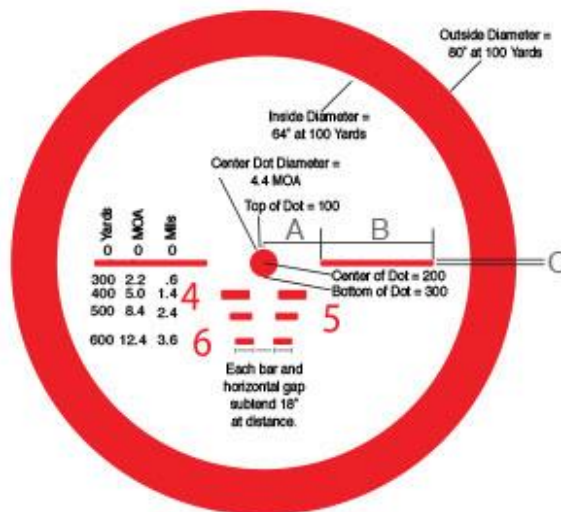

Ballistic CQ-1X Reticle

The Ballistic CQ-1X reticle is meant for fast-action shooting. The circular center provides ultra-fast engagement at close distances. Reticle hash marks are easy to see and provide trajectory compensation out to 600 yards. The hash marks also subtend 18" wide at each distance, which is ideal for sizing up targets.

Reticle Subtensions

Model	A	B	C
AR-1X	9	18	1